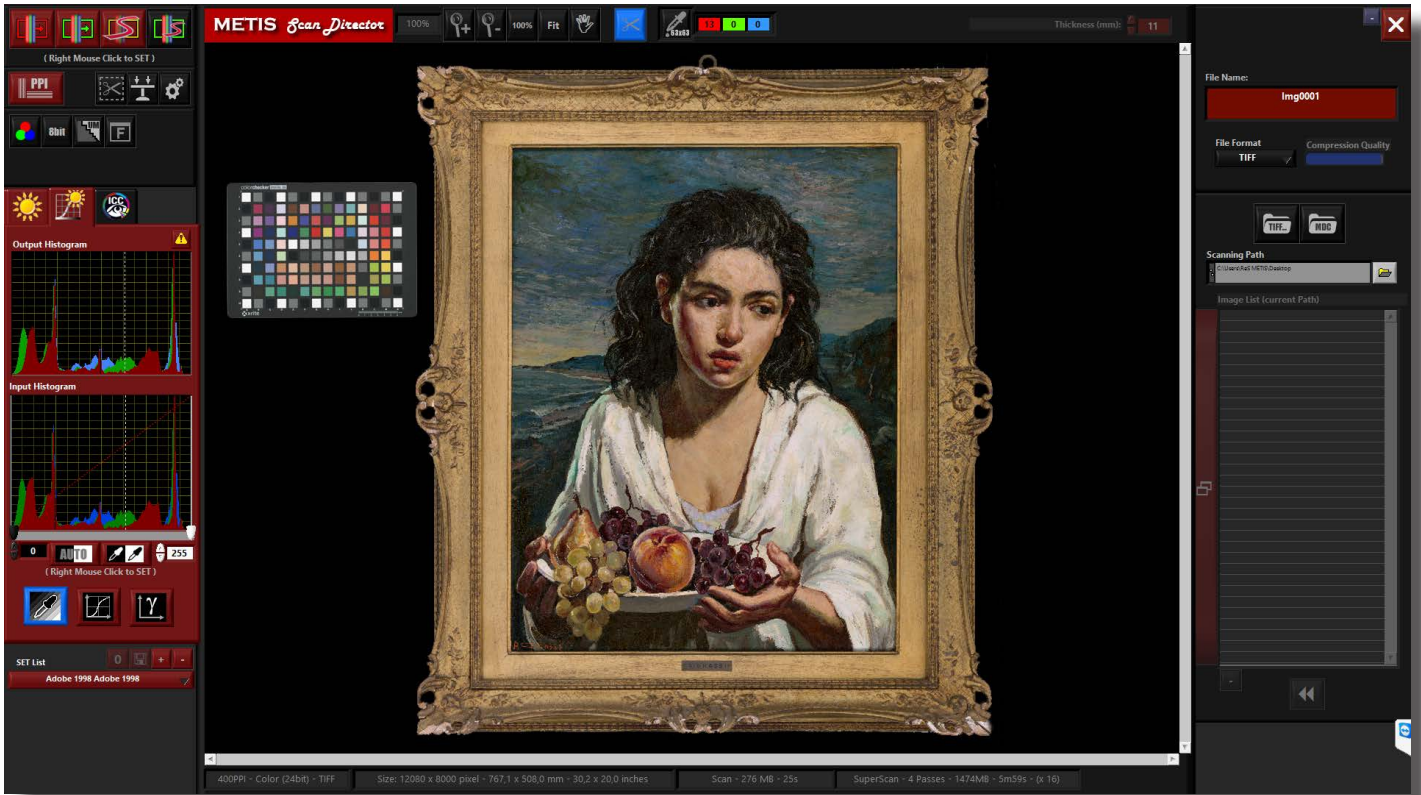

METIS Scan Director

by Metis

We raised the limits of image scanning technology !

Integrate METIS exclusive features as: DCS dynamic lighting control, SuperScan acquisition mode, Light Inspector tool, 3D Depth MAP generation, 3D Gradient and much more.